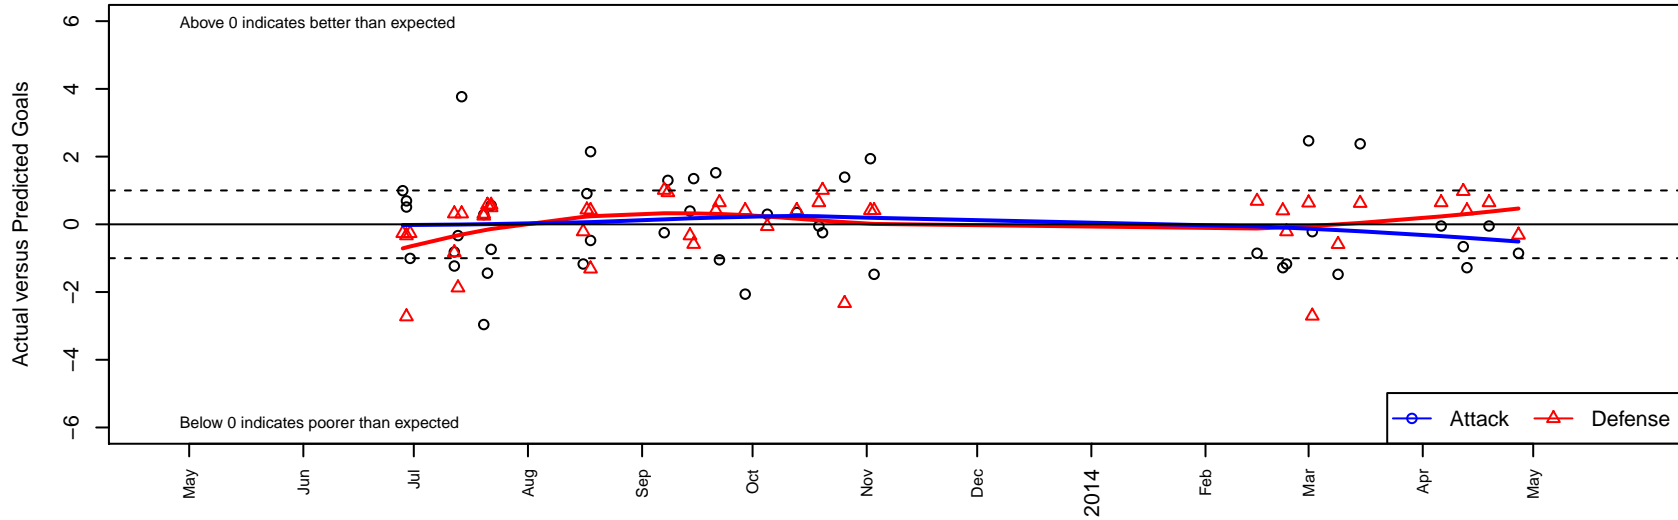

Crossfire OR WUSC Atletico White G02

Crossfire Oregon

West Linn, OR

G02 total strength=541

attack=0.32 defense=0.53

fall league = OPL Premier Division U11, Spr OF alt names used:

Crossfire OR Willamette United SC Atletico Wh

WUSC Atletico White

WUSC Atletico White

WUSC ATLETICO WHITE (OR)

Venues played:

Capital Cup GU11-12 Silver

PCU Summer Classic GU11 Gold

Nike Crossfire Challenge Bronze 9v9 U11

Mt Hood Challenge GU11 11v11 Gold

OPL Premier Division U11

Spr OPL Mt Hood Division U11

OPL State Cup U11

Crossfire OR WUSC Atletico White G02
Dots are actual minus expected GF (blue circles) and GA (red triangles).
Blue line is smoothed change in attack strength. Red is smoothed change in defense strength.